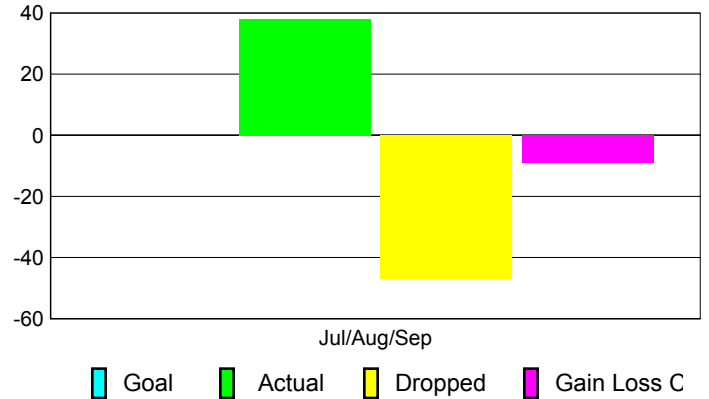

### YTD Status Quo Clubs 2010-2011

Status Quo Clubs Compared to Status Quo Members

## MEMBERSHIP

**Membership Results**  
2010-2011

**Membership**  
2009-2010

Month	Net Memb Goal	Actual New Memb	Actual Dropped Memb	Gain/Loss of Memb	Gain/Loss of Memb
Jul/Aug/Sep	0	38	-47	-9	-17
<b>Totals</b>	<b>0</b>	<b>38</b>	<b>-47</b>	<b>-9</b>	<b>-17</b>

### Membership Results 2010-2011

Goal, New, Dropped, Gain/Loss

### Comparison of Membership Gain/Loss

Current Year Compared to the Previous Year